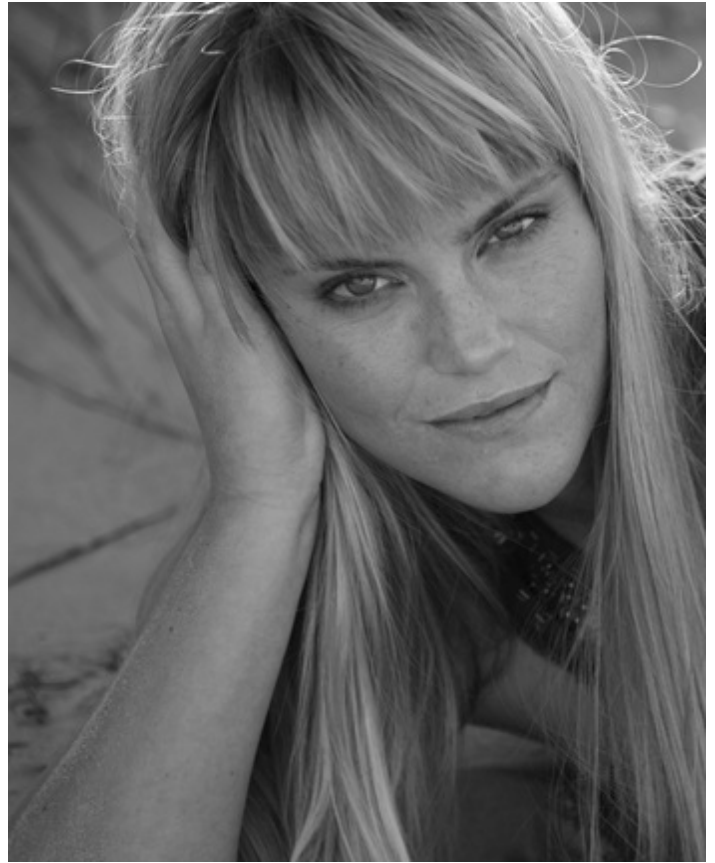

Height 175cm - 5' 9" Bust 38 Cup C Waist 79cm - 31" Hips 109cm - 43" Eye Color Blue Hair Blonde Shoe Size 9

Height 175cm - 5' 9" Bust 38 Cup C Waist 79cm - 31" Hips 109cm - 43" Eye Color Blue Hair Blonde Shoe Size 9

Height 175cm - 5' 9" Bust 38 Cup C Waist 79cm - 31" Hips 109cm - 43" Eye Color Blue Hair Blonde Shoe Size 9