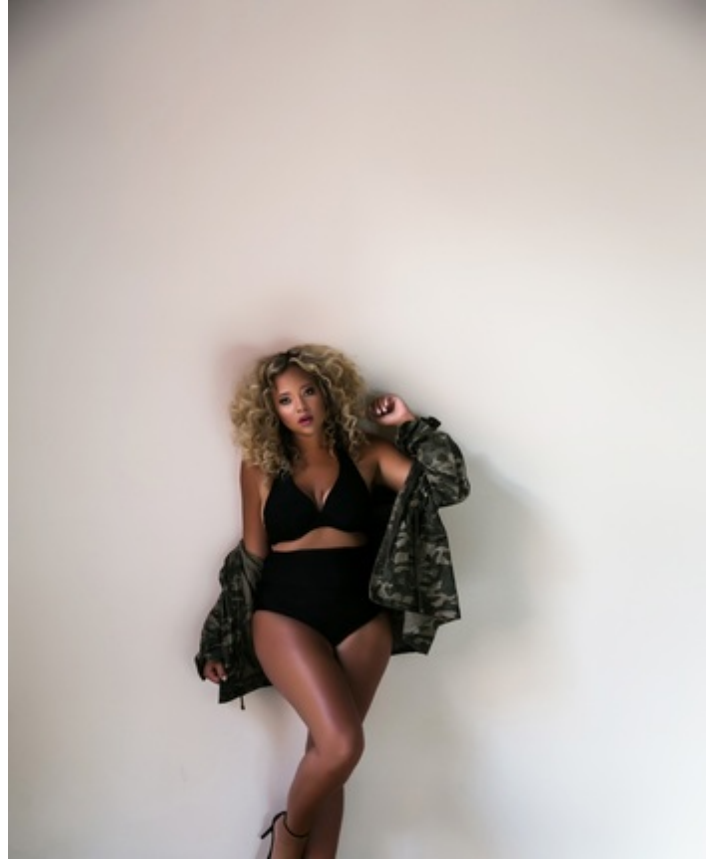

Sarah Flack

ATLANTA

Height 180cm - 5' 11" Bust 38 Cup C Waist 79cm - 31" Hips 109cm - 43" Dress Size USA: 14, EUR: 42
Eye Color Blue Hair Blonde Shoe Size 10

ATLANTA

Height 180cm - 5' 11" Bust 38 Cup C Waist 79cm - 31" Hips 109cm - 43" Dress Size USA: 14, EUR: 42
Eye Color Blue Hair Blonde Shoe Size 10

ATLANTA

Height 180cm - 5' 11" Bust 38 Cup C Waist 79cm - 31" Hips 109cm - 43" Dress Size USA: 14, EUR: 42
Eye Color Blue Hair Blonde Shoe Size 10

ATLANTA

Height 180cm - 5' 11" Bust 38 Cup C Waist 79cm - 31" Hips 109cm - 43" Dress Size USA: 14, EUR: 42
Eye Color Blue Hair Blonde Shoe Size 10