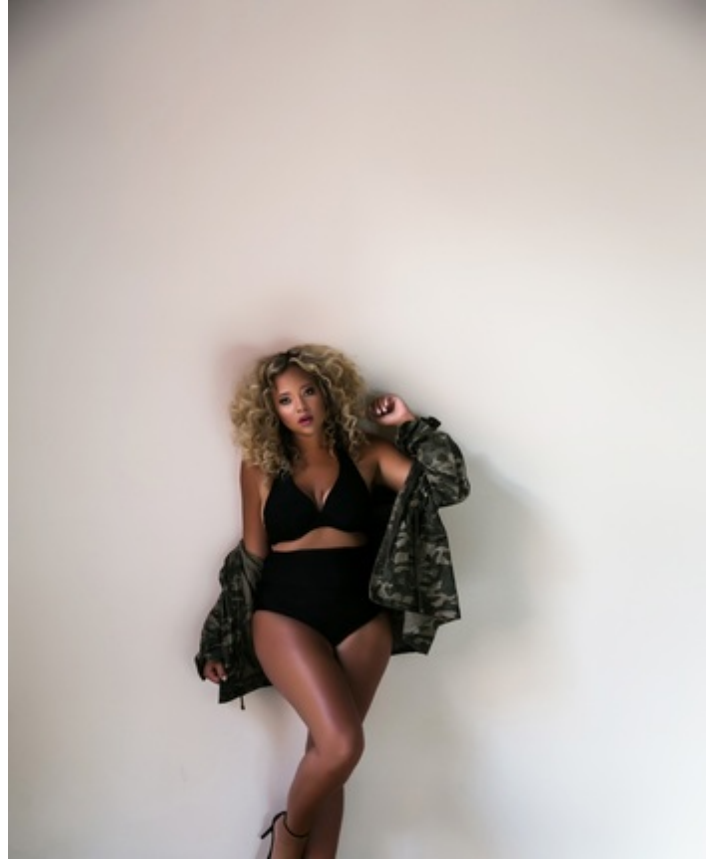

Sarah Flack

ATLANTA

Height 180cm - 5' 11" Bust 38 Cup C Waist 79cm - 31" Hips 109cm - 43" Dress Size USA: 14, EUR: 42
Eye Color Blue Hair Blonde Shoe Size 10

ATLANTA

Height 180cm - 5' 11" Bust 38 Cup C Waist 79cm - 31" Hips 109cm - 43" Dress Size USA: 14, EUR: 42
Eye Color Blue Hair Blonde Shoe Size 10