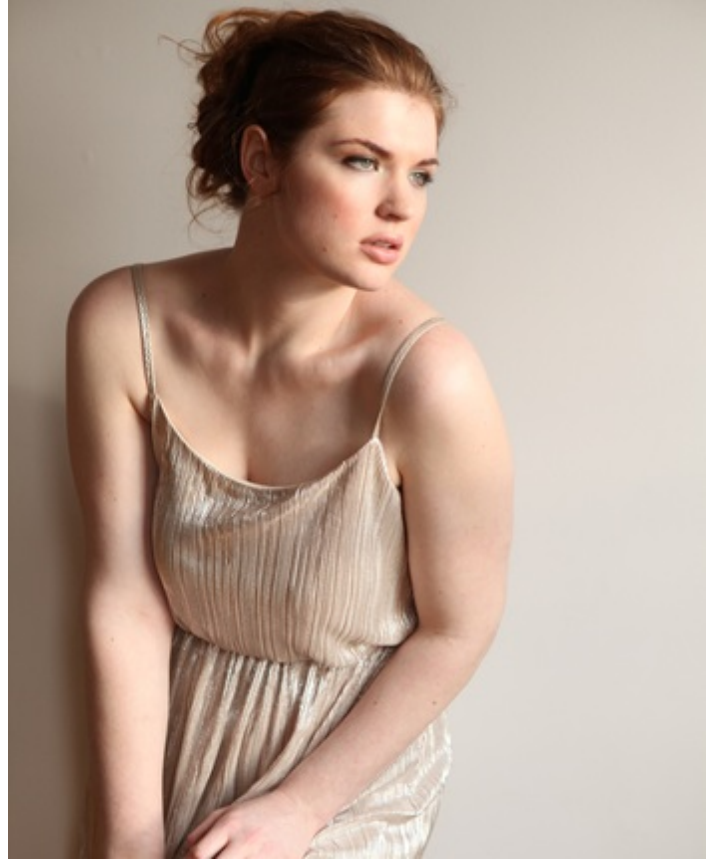

Stephanie A

ATLANTA

Height 180cm - 5' 11" Bust 36 Cup D Waist 76cm - 30" Hips 107cm - 42" Dress Size USA: 12, EUR: 40
Eye Color Green Hair Auburn Shoe Size 11

Stephanie A

ATLANTA

Height 180cm - 5' 11" Bust 36 Cup D Waist 76cm - 30" Hips 107cm - 42" Dress Size USA: 12, EUR: 40
Eye Color Green Hair Auburn Shoe Size 11