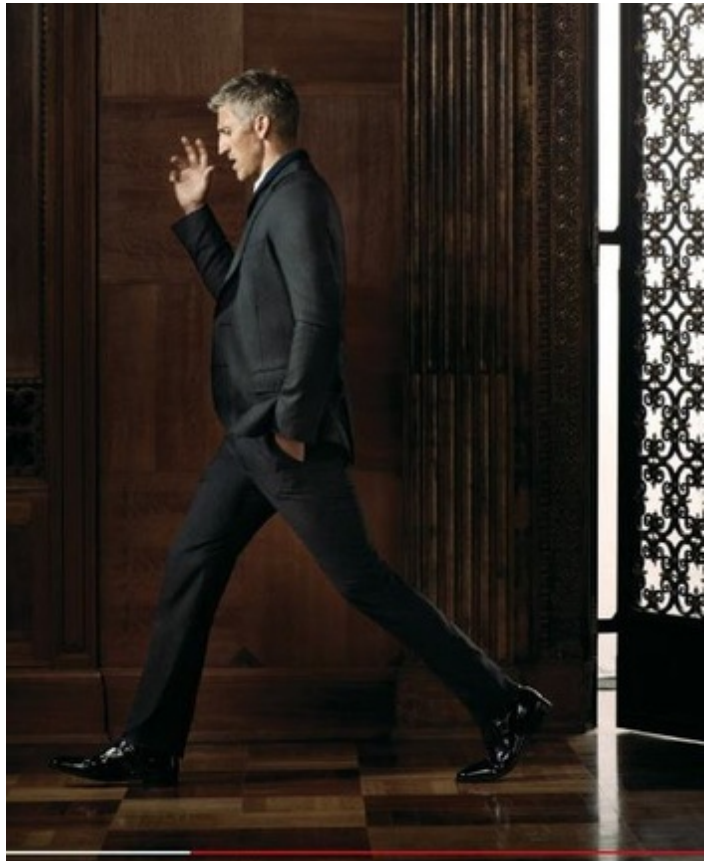

ATLANTA

Height 185cm - 6' 1" Waist 84cm - 33" Inseam 84cm - 33" Suit Size 42 Eye Color Blue Hair Salt/Pepper
Shoe Size 11 Suit Cut regular Neck 41cm - 16"

ATLANTA

Height 185cm - 6' 1" Waist 84cm - 33" Inseam 84cm - 33" Suit Size 42 Eye Color Blue Hair Salt/Pepper
Shoe Size 11 Suit Cut regular Neck 41cm - 16"

ATLANTA
Height 185cm - 6' 1" Waist 84cm - 33" Inseam 84cm - 33" Suit Size 42 Eye Color Blue Hair Salt/Pepper
Shoe Size 11 Suit Cut regular Neck 41cm - 16"