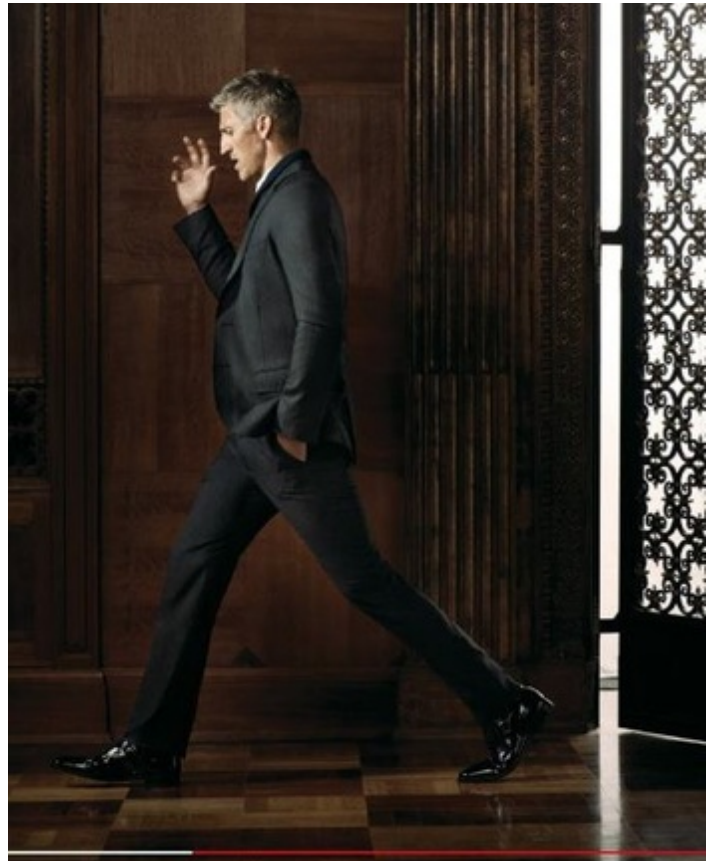

Height 185cm - 6' 1" Waist 84cm - 33" Inseam 84cm - 33" Suit Size 42 Eye Color Blue Hair Salt/Pepper
Shoe Size 11 Suit Cut regular Neck 41cm - 16"

Height 185cm - 6' 1" Waist 84cm - 33" Inseam 84cm - 33" Suit Size 42 Eye Color Blue Hair Salt/Pepper
Shoe Size 11 Suit Cut regular Neck 41cm - 16"

Height 185cm - 6' 1" Waist 84cm - 33" Inseam 84cm - 33" Suit Size 42 Eye Color Blue Hair Salt/Pepper
Shoe Size 11 Suit Cut regular Neck 41cm - 16"