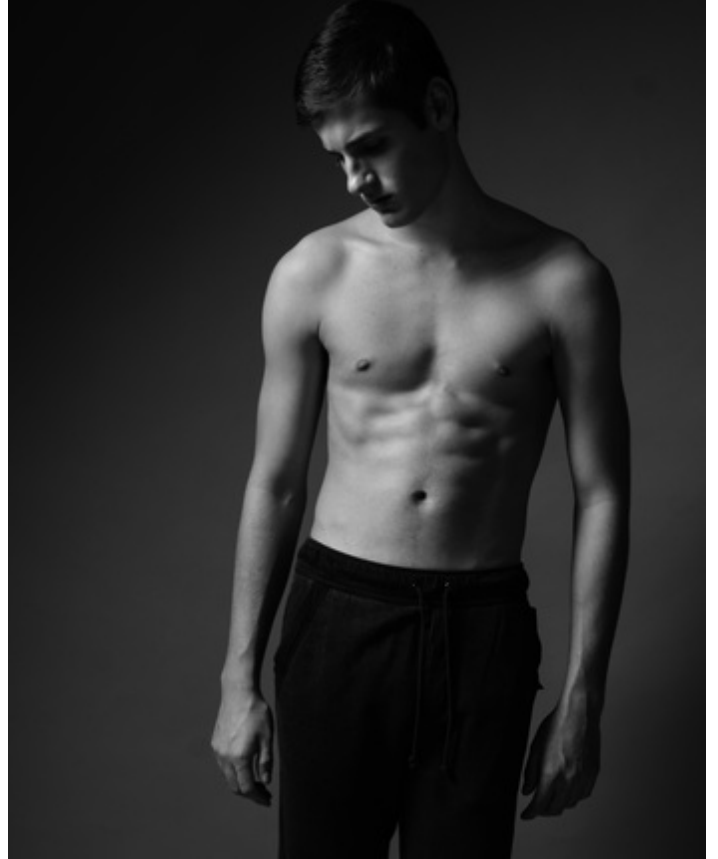

Liam Dawson

ATLANTA

Height 185cm - 6' 1" Waist 74cm - 29" Inseam 81cm - 32" Suit Size 38 Eye Color Green Hair Brown Shoe Size 10.5
Suit Cut regular Neck 38cm - 15" Sleeve 84cm - 33"

Liam Dawson

ATLANTA

Height 185cm - 6' 1" Waist 74cm - 29" Inseam 81cm - 32" Suit Size 38 Eye Color Green Hair Brown Shoe Size 10.5
Suit Cut regular Neck 38cm - 15" Sleeve 84cm - 33"

ATLANTA

Height 185cm - 6' 1" Waist 74cm - 29" Inseam 81cm - 32" Suit Size 38 Eye Color Green Hair Brown Shoe Size 10.5
Suit Cut regular Neck 38cm - 15" Sleeve 84cm - 33"

Liam Dawson

ATLANTA

Height 185cm - 6' 1" Waist 74cm - 29" Inseam 81cm - 32" Suit Size 38 Eye Color Green Hair Brown Shoe Size 10.5
Suit Cut regular Neck 38cm - 15" Sleeve 84cm - 33"

ATLANTA

Height 185cm - 6' 1" Waist 74cm - 29" Inseam 81cm - 32" Suit Size 38 Eye Color Green Hair Brown Shoe Size 10.5
Suit Cut regular Neck 38cm - 15" Sleeve 84cm - 33"

ATLANTA

Height 185cm - 6' 1" Waist 74cm - 29" Inseam 81cm - 32" Suit Size 38 Eye Color Green Hair Brown Shoe Size 10.5
Suit Cut regular Neck 38cm - 15" Sleeve 84cm - 33"