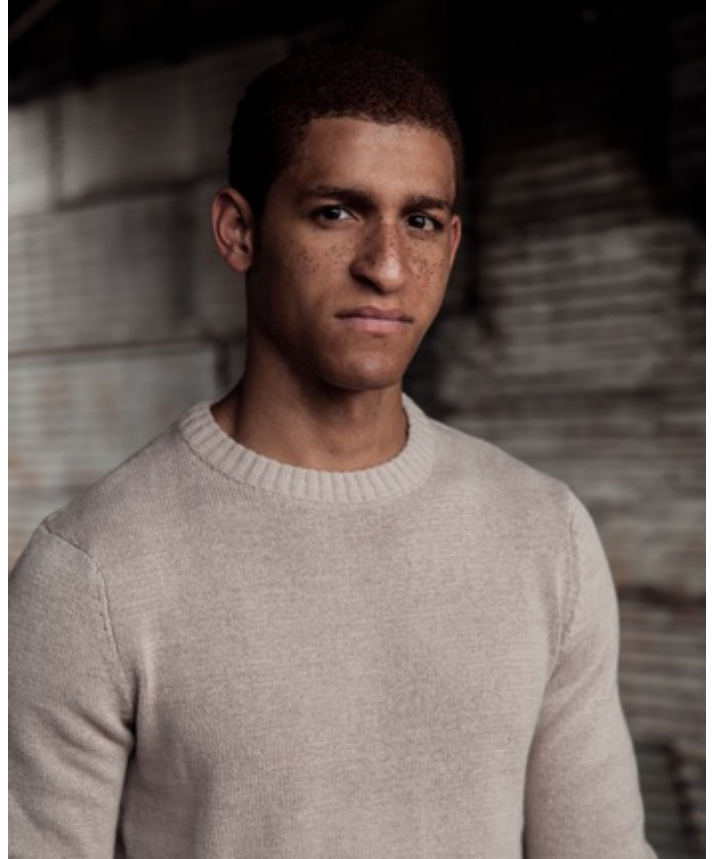

Height 191cm - 6' 3" Waist 81cm - 32" Inseam 86cm - 34" Suit Size 40 Eye Color Dark Brown Hair Red
Shoe Size 10.5 Neck 38cm - 15" Sleeve 86cm - 34"

Nathan Rush

Height 191cm - 6' 3" Waist 81cm - 32" Inseam 86cm - 34" Suit Size 40 Eye Color Dark Brown Hair Red
Shoe Size 10.5 Neck 38cm - 15" Sleeve 86cm - 34"

Nathan Rush

Height 191cm - 6' 3" Waist 81cm - 32" Inseam 86cm - 34" Suit Size 40 Eye Color Dark Brown Hair Red
Shoe Size 10.5 Neck 38cm - 15" Sleeve 86cm - 34"

Nathan Rush

Height 191cm - 6' 3" Waist 81cm - 32" Inseam 86cm - 34" Suit Size 40 Eye Color Dark Brown Hair Red
Shoe Size 10.5 Neck 38cm - 15" Sleeve 86cm - 34"

Nathan Rush

Height 191cm - 6' 3" Waist 81cm - 32" Inseam 86cm - 34" Suit Size 40 Eye Color Dark Brown Hair Red
Shoe Size 10.5 Neck 38cm - 15" Sleeve 86cm - 34"