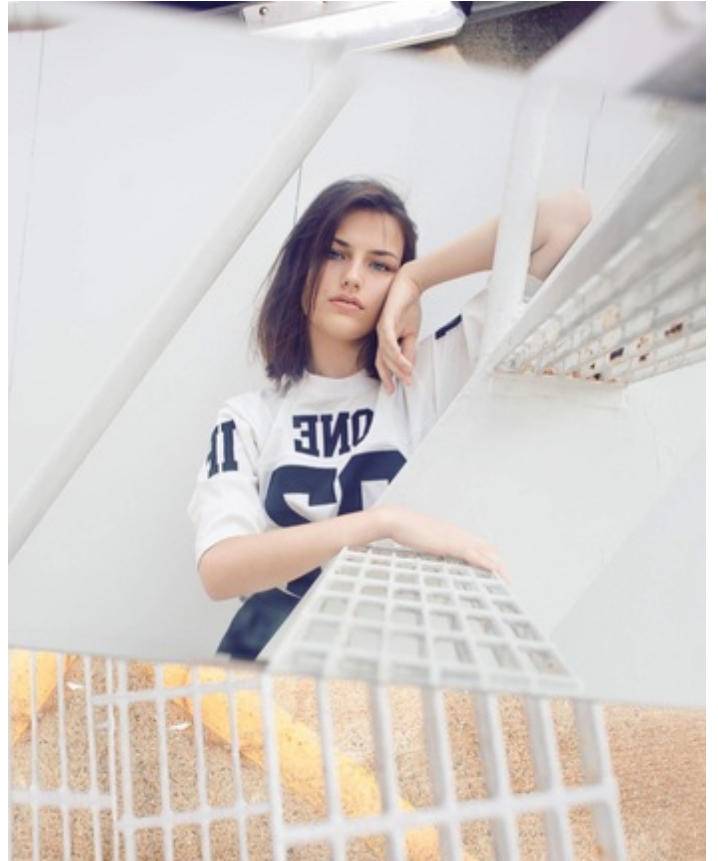

Madeline B.

ATLANTA

Height 181cm - 5' 11" Bust 32 Cup B Waist 65cm - 25.5" Hips 94cm - 37" Dress Size USA: 0-2, EUR: 28-30
Eye Color Blue Hair Brown Shoe Size 10

Madeline B.

ATLANTA

Height 181cm - 5' 11" Bust 32 Cup B Waist 65cm - 25.5" Hips 94cm - 37" Dress Size USA: 0-2, EUR: 28-30
Eye Color Blue Hair Brown Shoe Size 10

Madeline B.

ATLANTA

Height 181cm - 5' 11" Bust 32 Cup B Waist 65cm - 25.5" Hips 94cm - 37" Dress Size USA: 0-2, EUR: 28-30
Eye Color Blue Hair Brown Shoe Size 10

MP

Madeline B.

ATLANTA

Height 181cm - 5' 11" Bust 32 Cup B Waist 65cm - 25.5" Hips 94cm - 37" Dress Size USA: 0-2, EUR: 28-30
Eye Color Blue Hair Brown Shoe Size 10