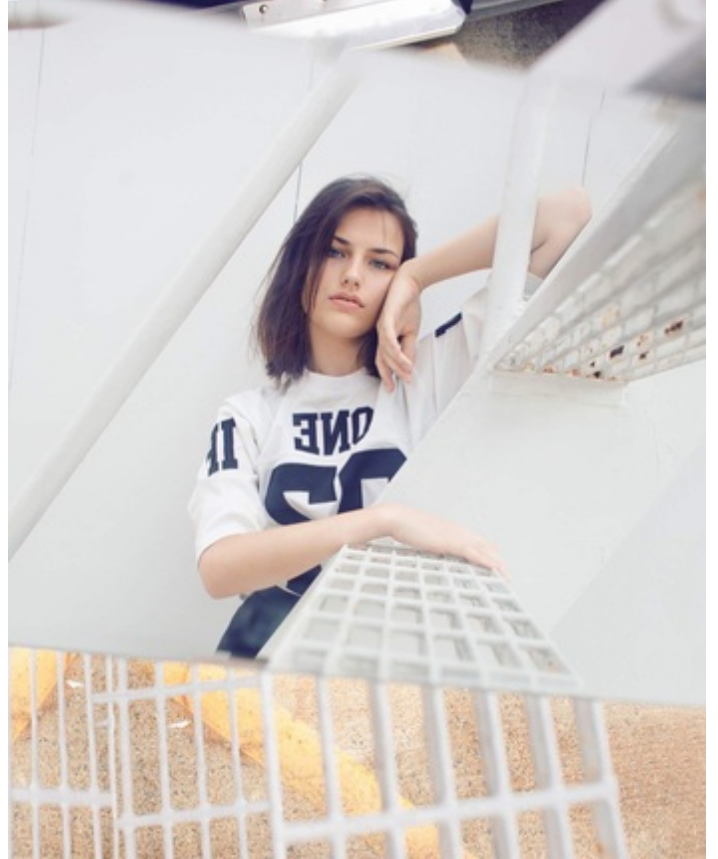

Madeline B.

ATLANTA

Height 181cm - 5' 11" Bust 34 Cup B Waist 67cm - 26.5" Hips 96cm - 38" Dress Size USA: 0-2, EUR: 28-30
Eye Color Blue Hair Brown Shoe Size 10

Madeline B.

ATLANTA

Height 181cm - 5' 11" Bust 34 Cup B Waist 67cm - 26.5" Hips 96cm - 38" Dress Size USA: 0-2, EUR: 28-30
Eye Color Blue Hair Brown Shoe Size 10

Madeline B.

ATLANTA

Height 181cm - 5' 11" Bust 34 Cup B Waist 67cm - 26.5" Hips 96cm - 38" Dress Size USA: 0-2, EUR: 28-30
Eye Color Blue Hair Brown Shoe Size 10

MP

Madeline B.

ATLANTA

Height 181cm - 5' 11" Bust 34 Cup B Waist 67cm - 26.5" Hips 96cm - 38" Dress Size USA: 0-2, EUR: 28-30
Eye Color Blue Hair Brown Shoe Size 10