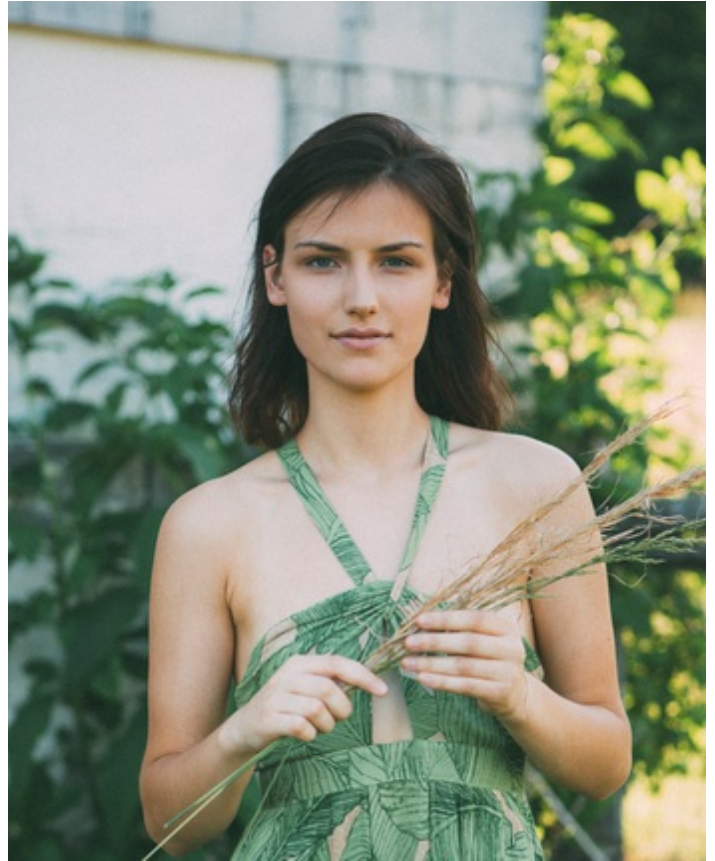

Height 181cm - 5' 11" Cup B Waist 65cm - 25.5" Hips 94cm - 37" Dress Size USA: 0-2, EUR: 28-30 Eye Color Blue  
Hair Brown Shoe Size 10

Height 181cm - 5' 11" Cup B Waist 65cm - 25.5" Hips 94cm - 37" Dress Size USA: 0-2, EUR: 28-30 Eye Color Blue  
Hair Brown Shoe Size 10