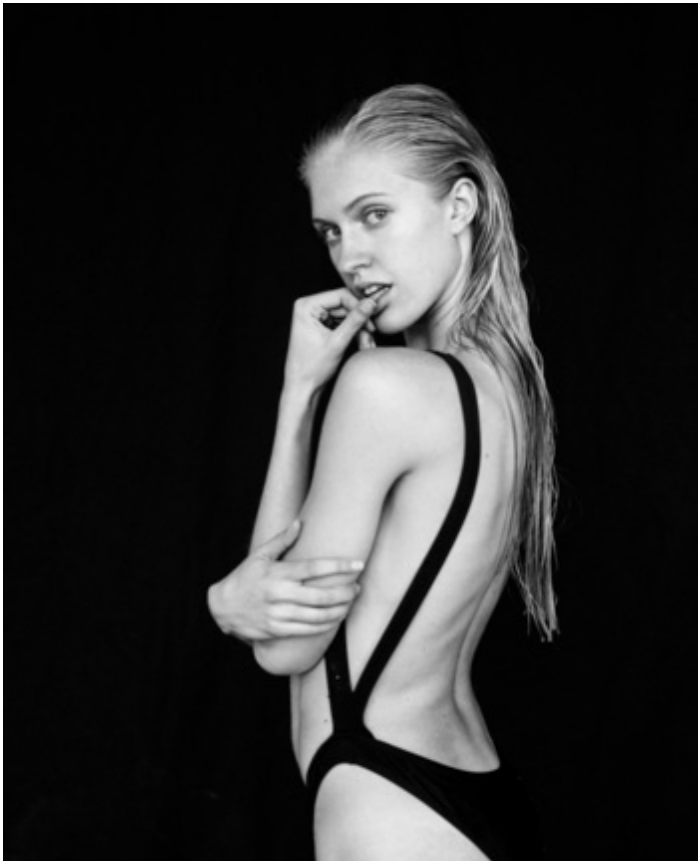

Height 178cm - 5' 10" Cup A Waist 63cm - 25" Hips 89cm - 35" Dress Size USA: 2-4, EUR: 30-32
Eye Color Blue-green Hair Blonde Shoe Size 9.5

Height 178cm - 5' 10" Cup A Waist 63cm - 25" Hips 89cm - 35" Dress Size USA: 2-4, EUR: 30-32
Eye Color Blue-green Hair Blonde Shoe Size 9.5

Gemma Green

Height 178cm - 5' 10" Cup A Waist 63cm - 25" Hips 89cm - 35" Dress Size USA: 2-4, EUR: 30-32
Eye Color Blue-green Hair Blonde Shoe Size 9.5