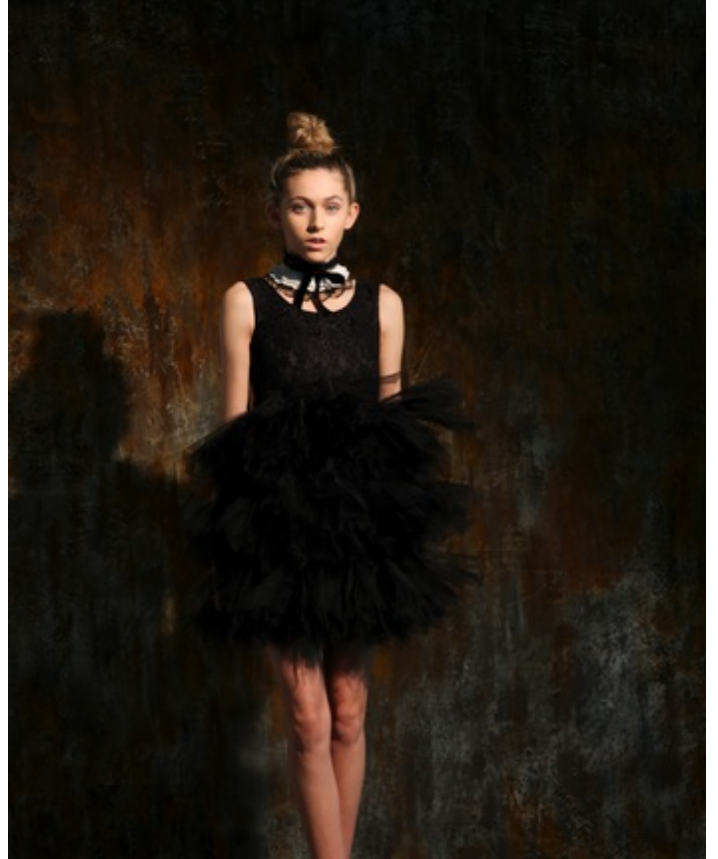

## London Drake

ATLANTA

Height 170cm - 5' 7" Bust 32 Cup B Waist 59cm - 23" Hips 84cm - 33" Dress Size USA: 0, EUR: 28  
Eye Color Green-Blue Hair Blonde Shoe Size 8