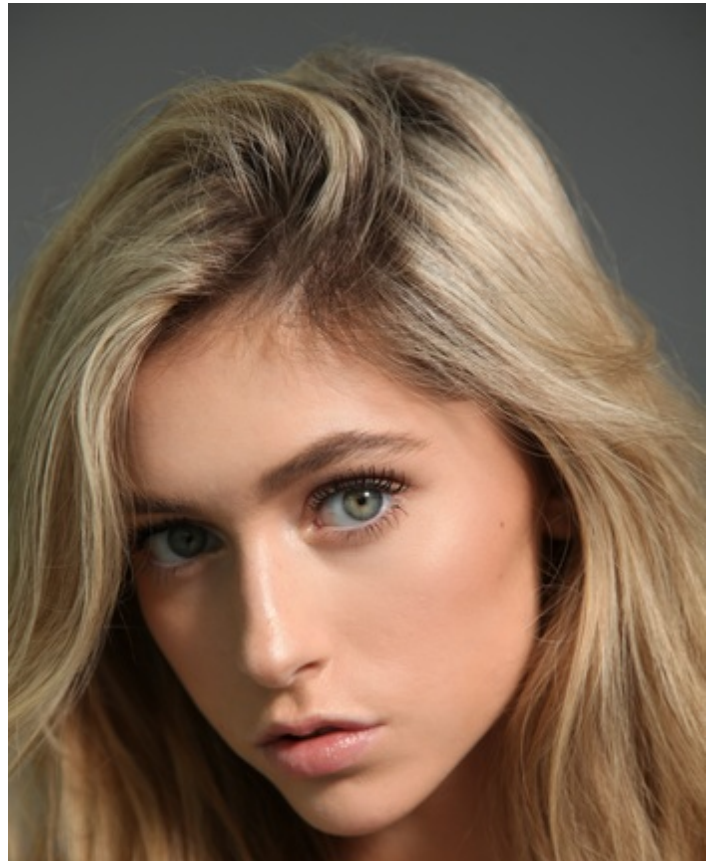

London Drake

ATLANTA

Height 170cm - 5' 7" Bust 32 Cup B Waist 59cm - 23" Hips 84cm - 33" Dress Size USA: 0, EUR: 28
Eye Color Green-Blue Hair Blonde Shoe Size 8